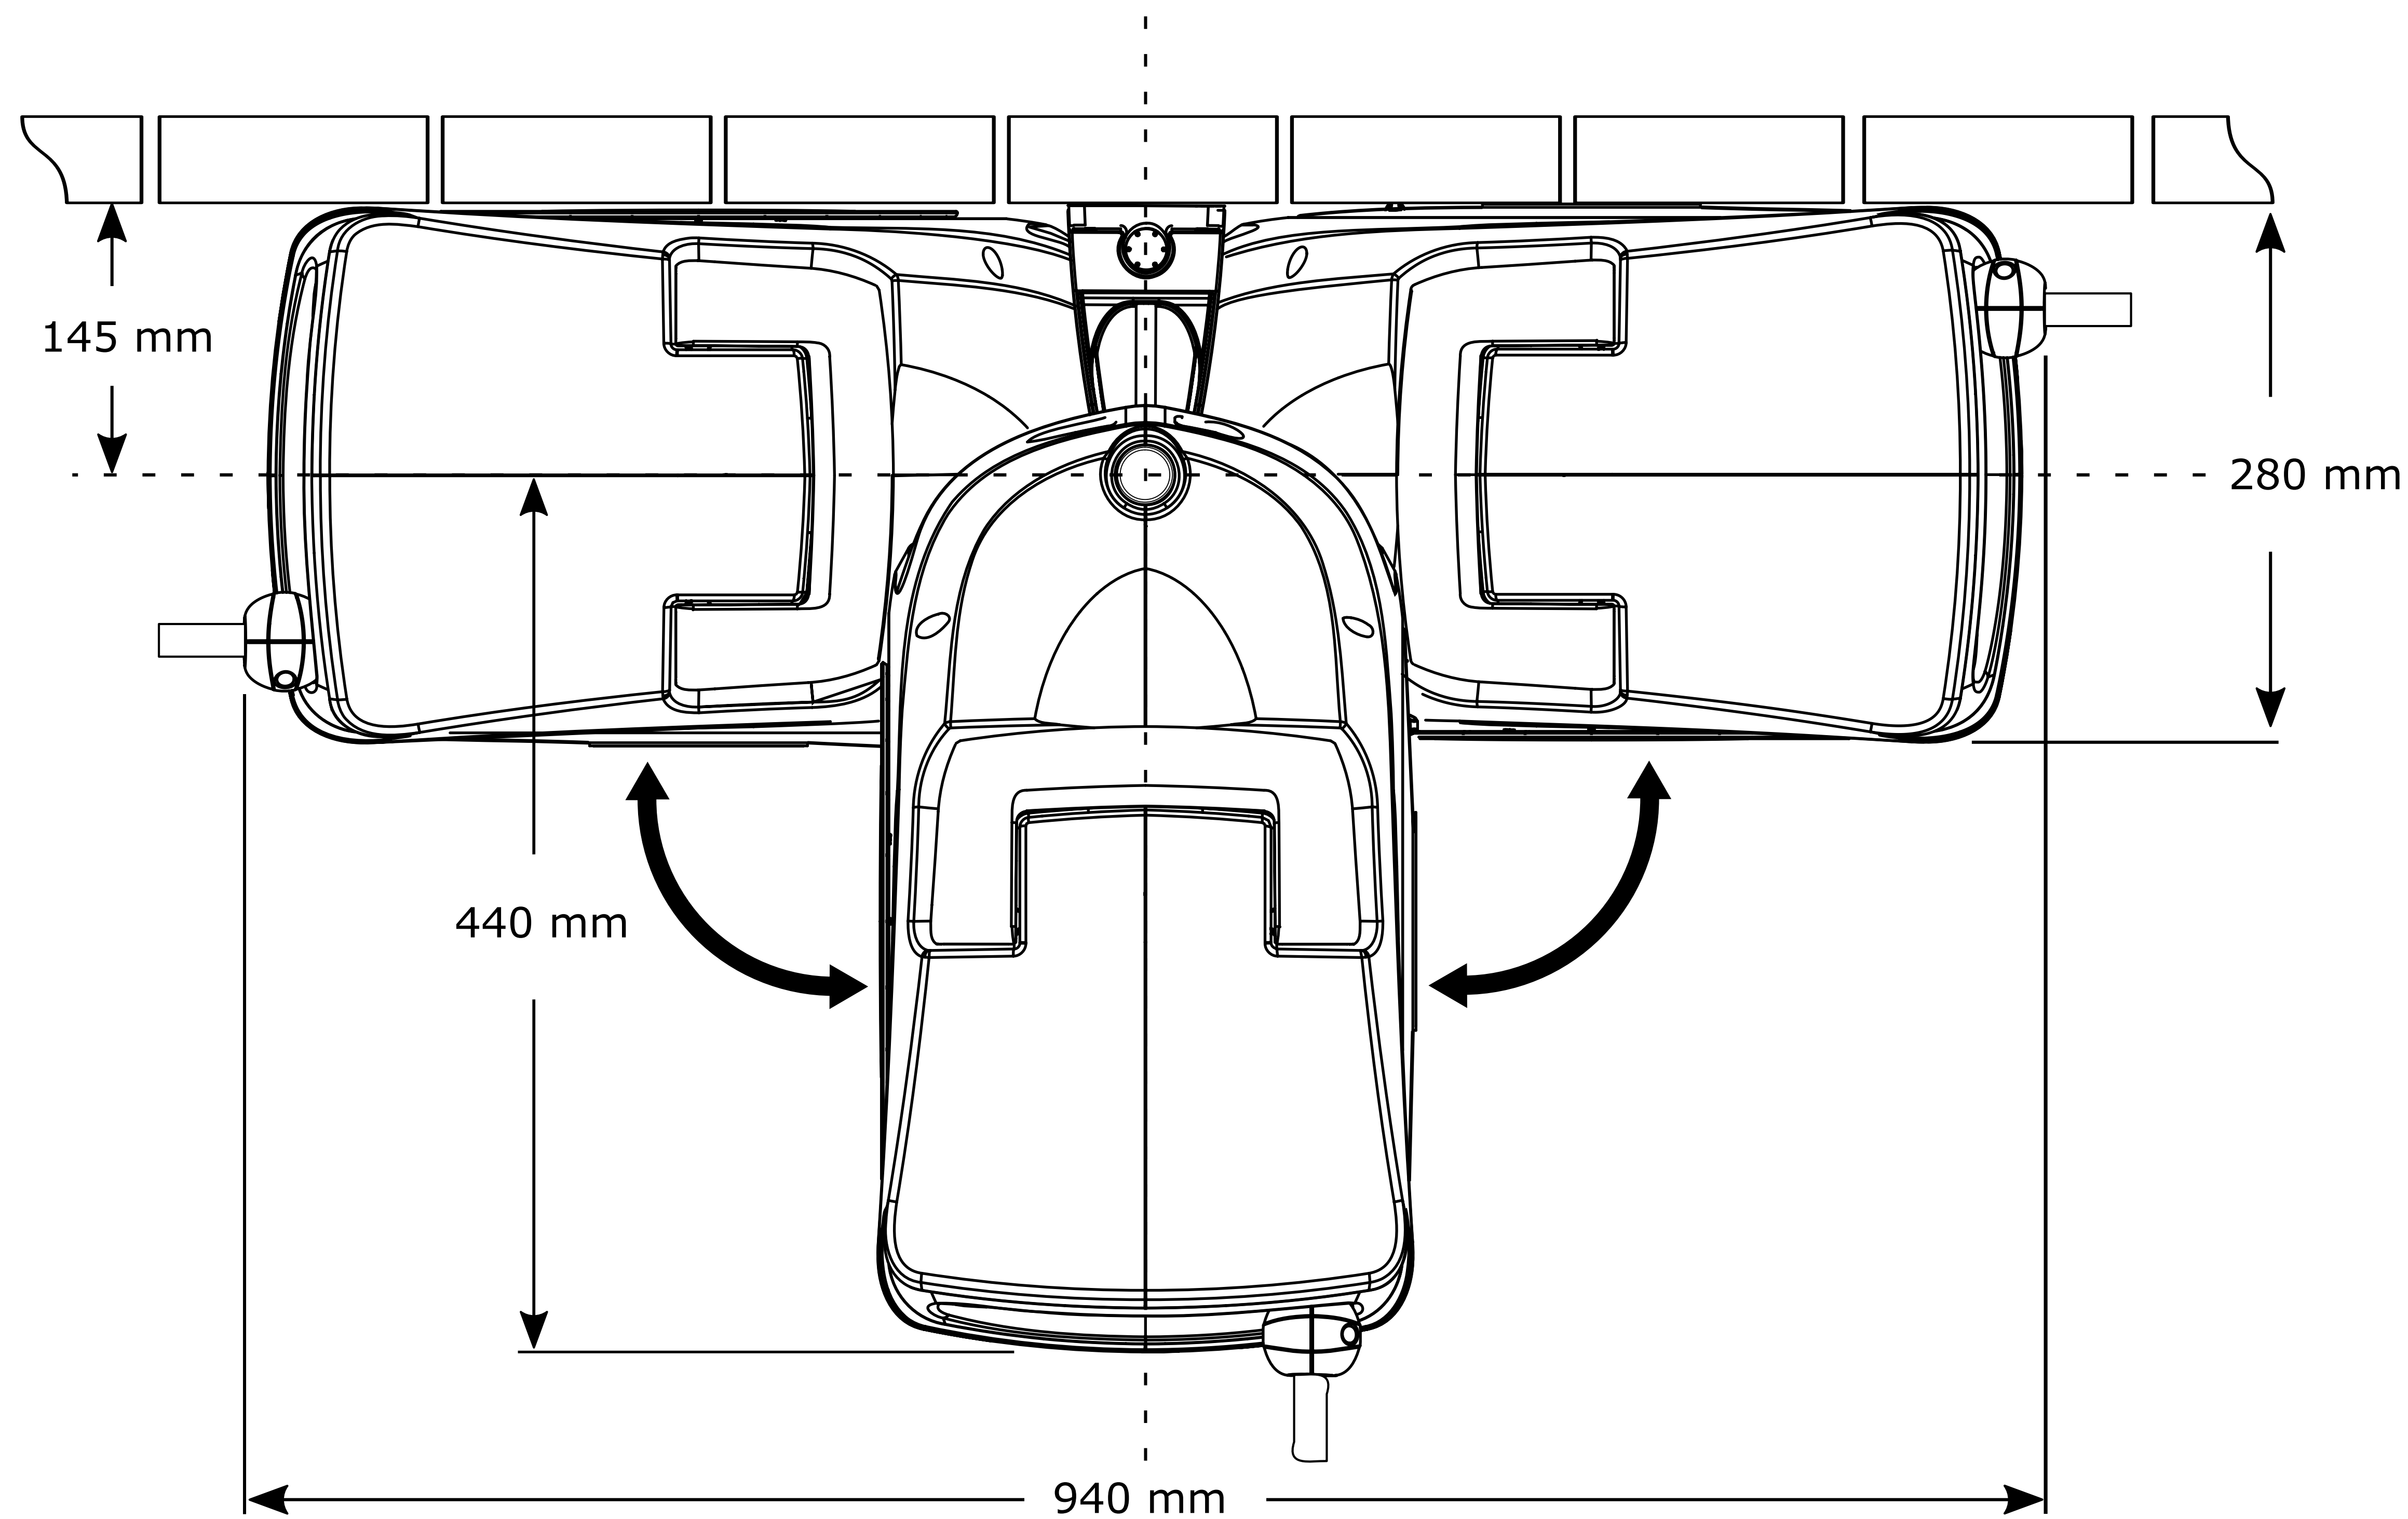

2401 0000 – Auto Reel with 20m hose  
 2402 0000 – Auto Reel with 25m hose  
 2403 0000 – Auto Reel with 30m hose

(NOTE: Drawing not to scale – Sizes are for reference and should be used as a guide only)