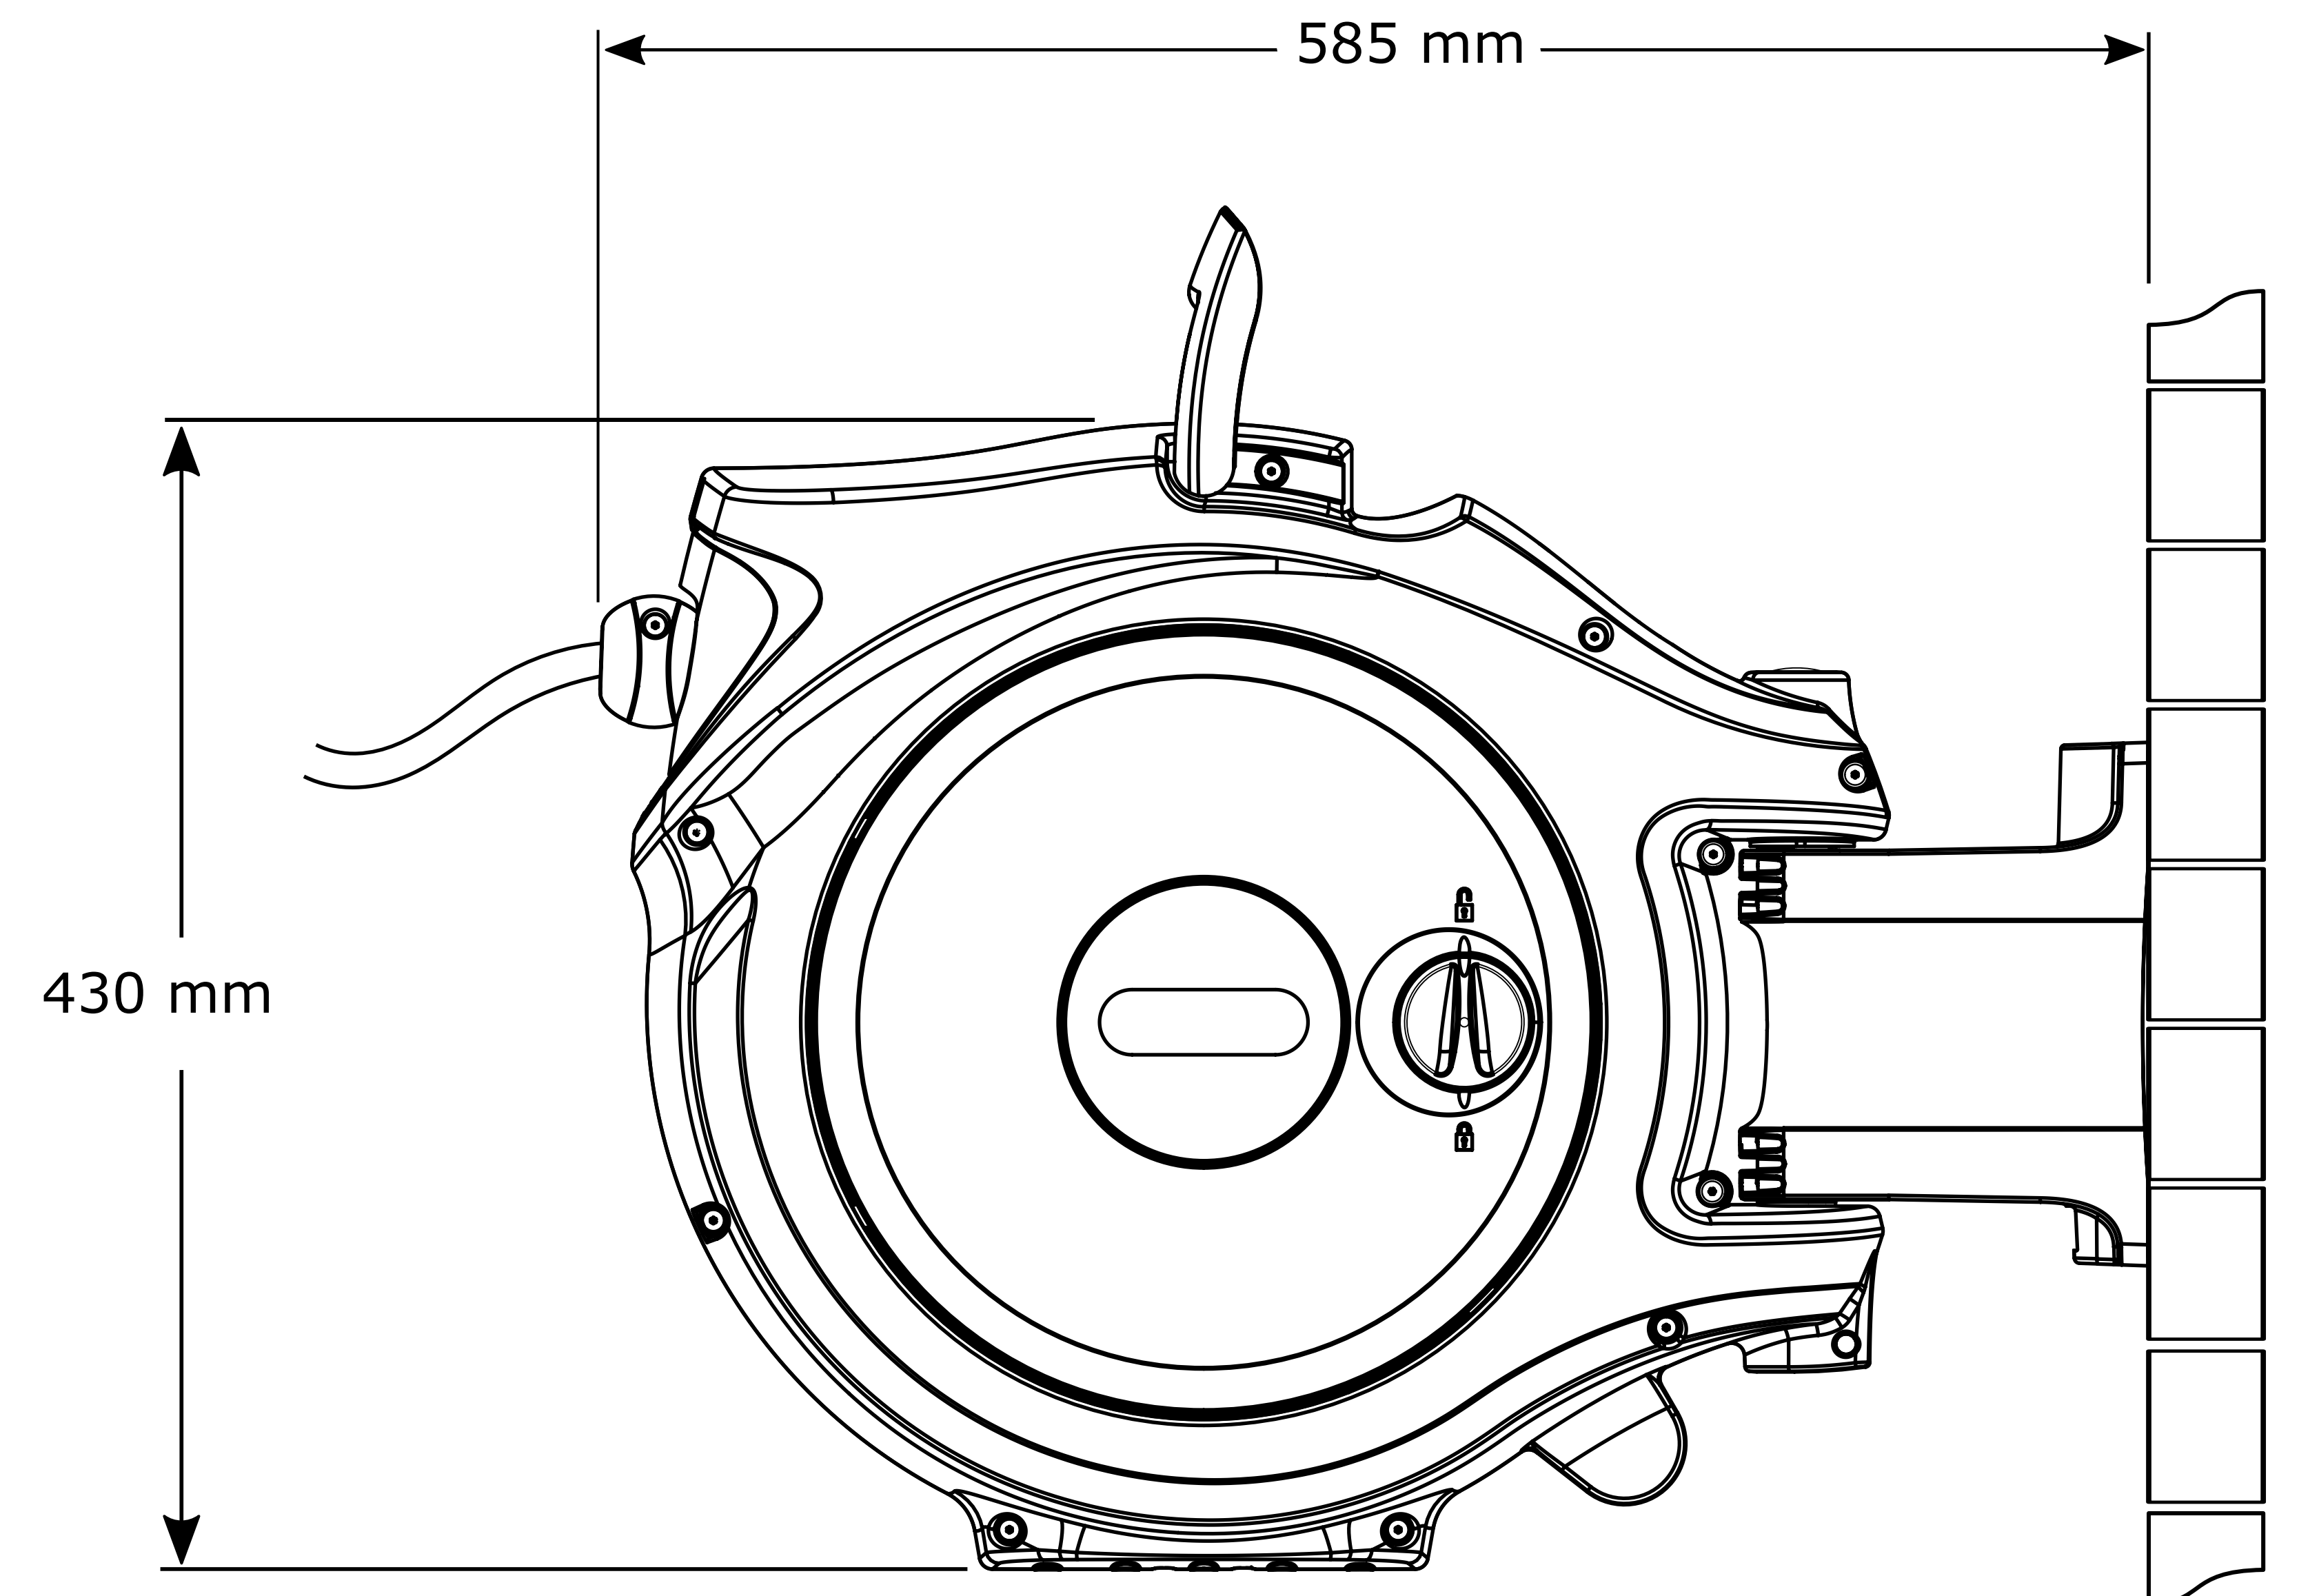

2401 0000 – Auto Reel with 20m hose  
 2402 0000 – Auto Reel with 25m hose  
 2403 0000 – Auto Reel with 30m hose

(NOTE: Drawing not to scale – Sizes are for reference and should be used as a guide only)