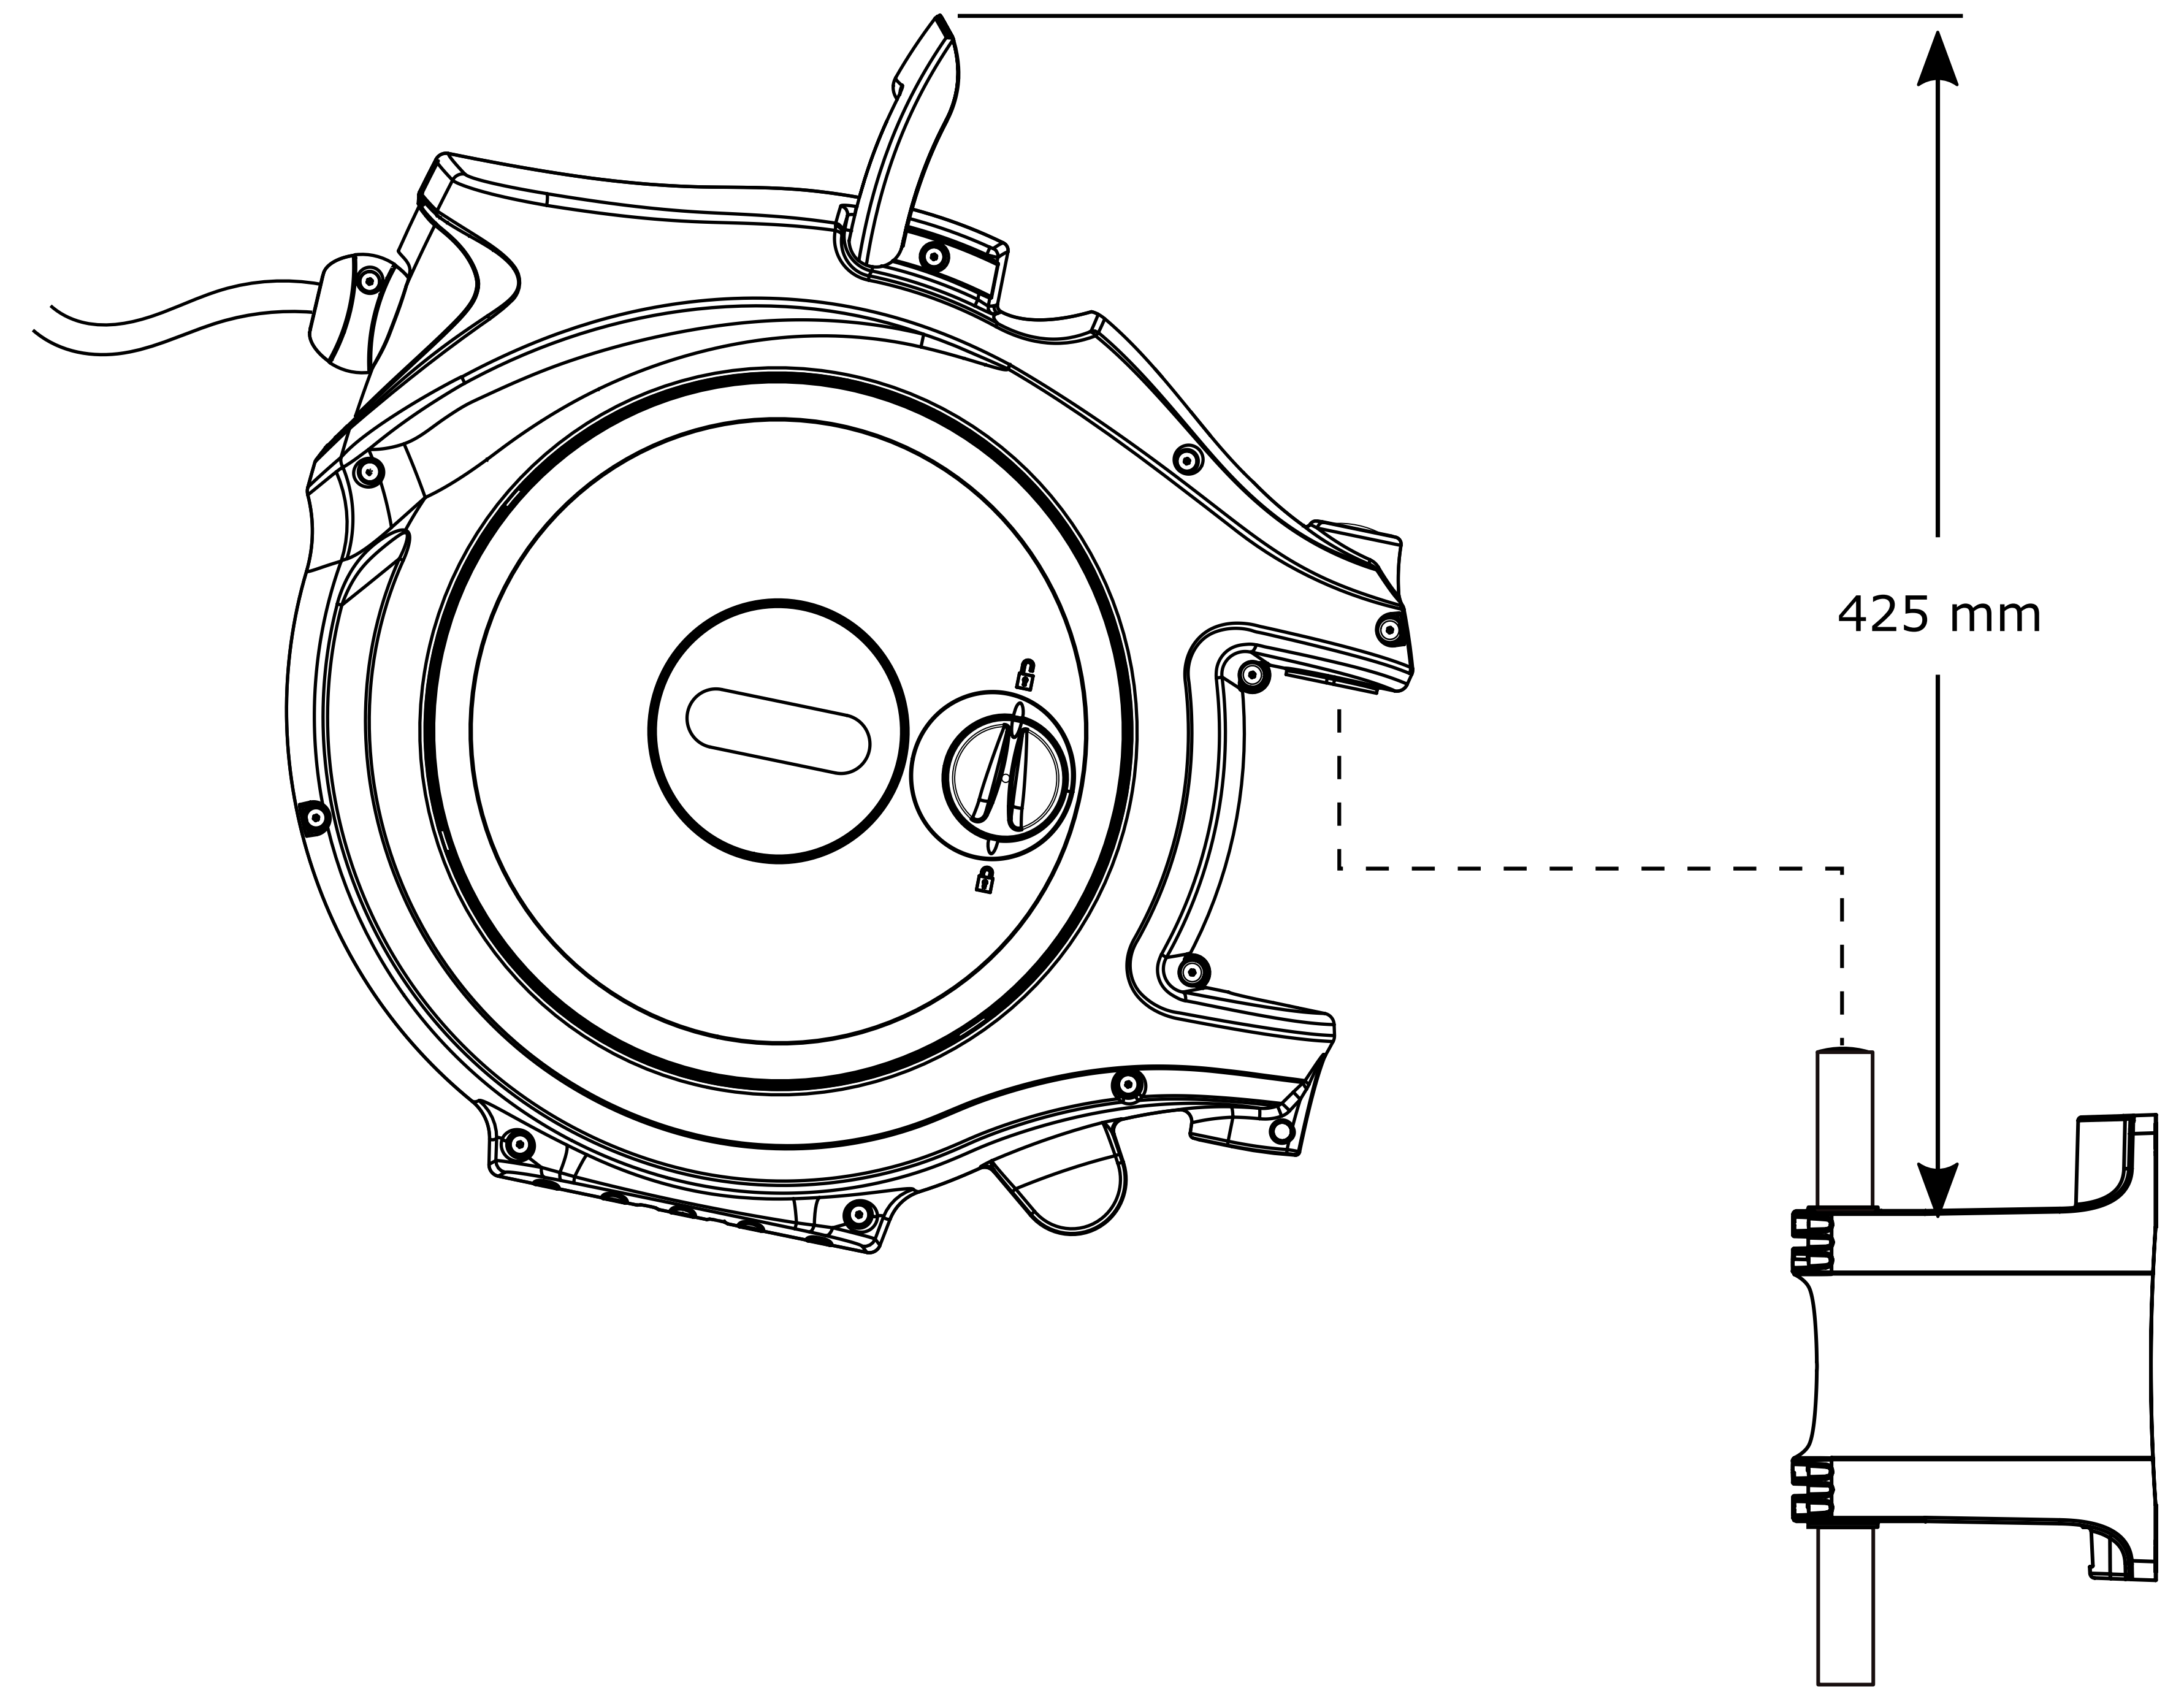

2401 0000 – Auto Reel with 20m hose  
 2402 0000 – Auto Reel with 25m hose  
 2403 0000 – Auto Reel with 30m hose

(NOTE: Drawing not to scale – Sizes are for reference and should be used as a guide only)