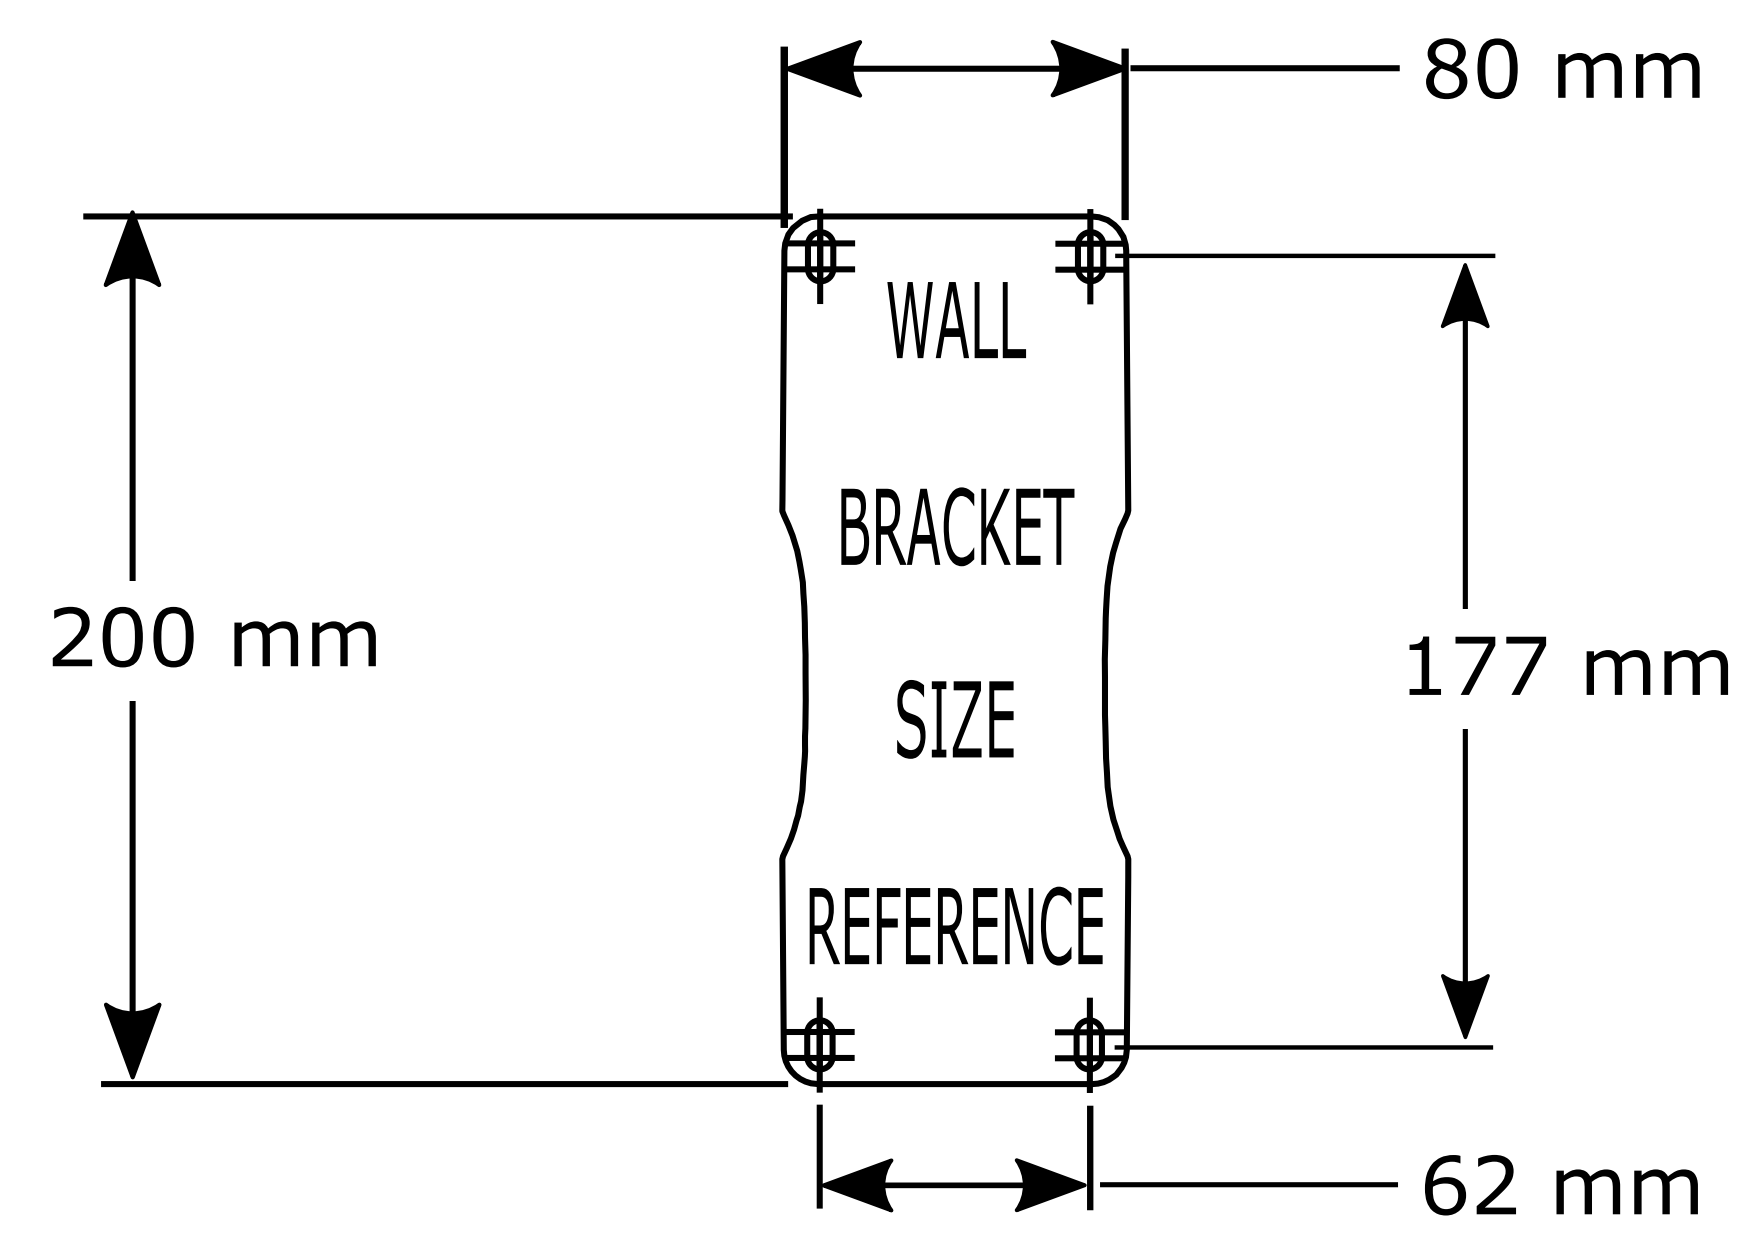

2401 0000 – Auto Reel with 20m hose  
 2402 0000 – Auto Reel with 25m hose  
 2403 0000 – Auto Reel with 30m hose

(NOTE: Drawing not to scale – Sizes are for reference and should be used as a guide only)