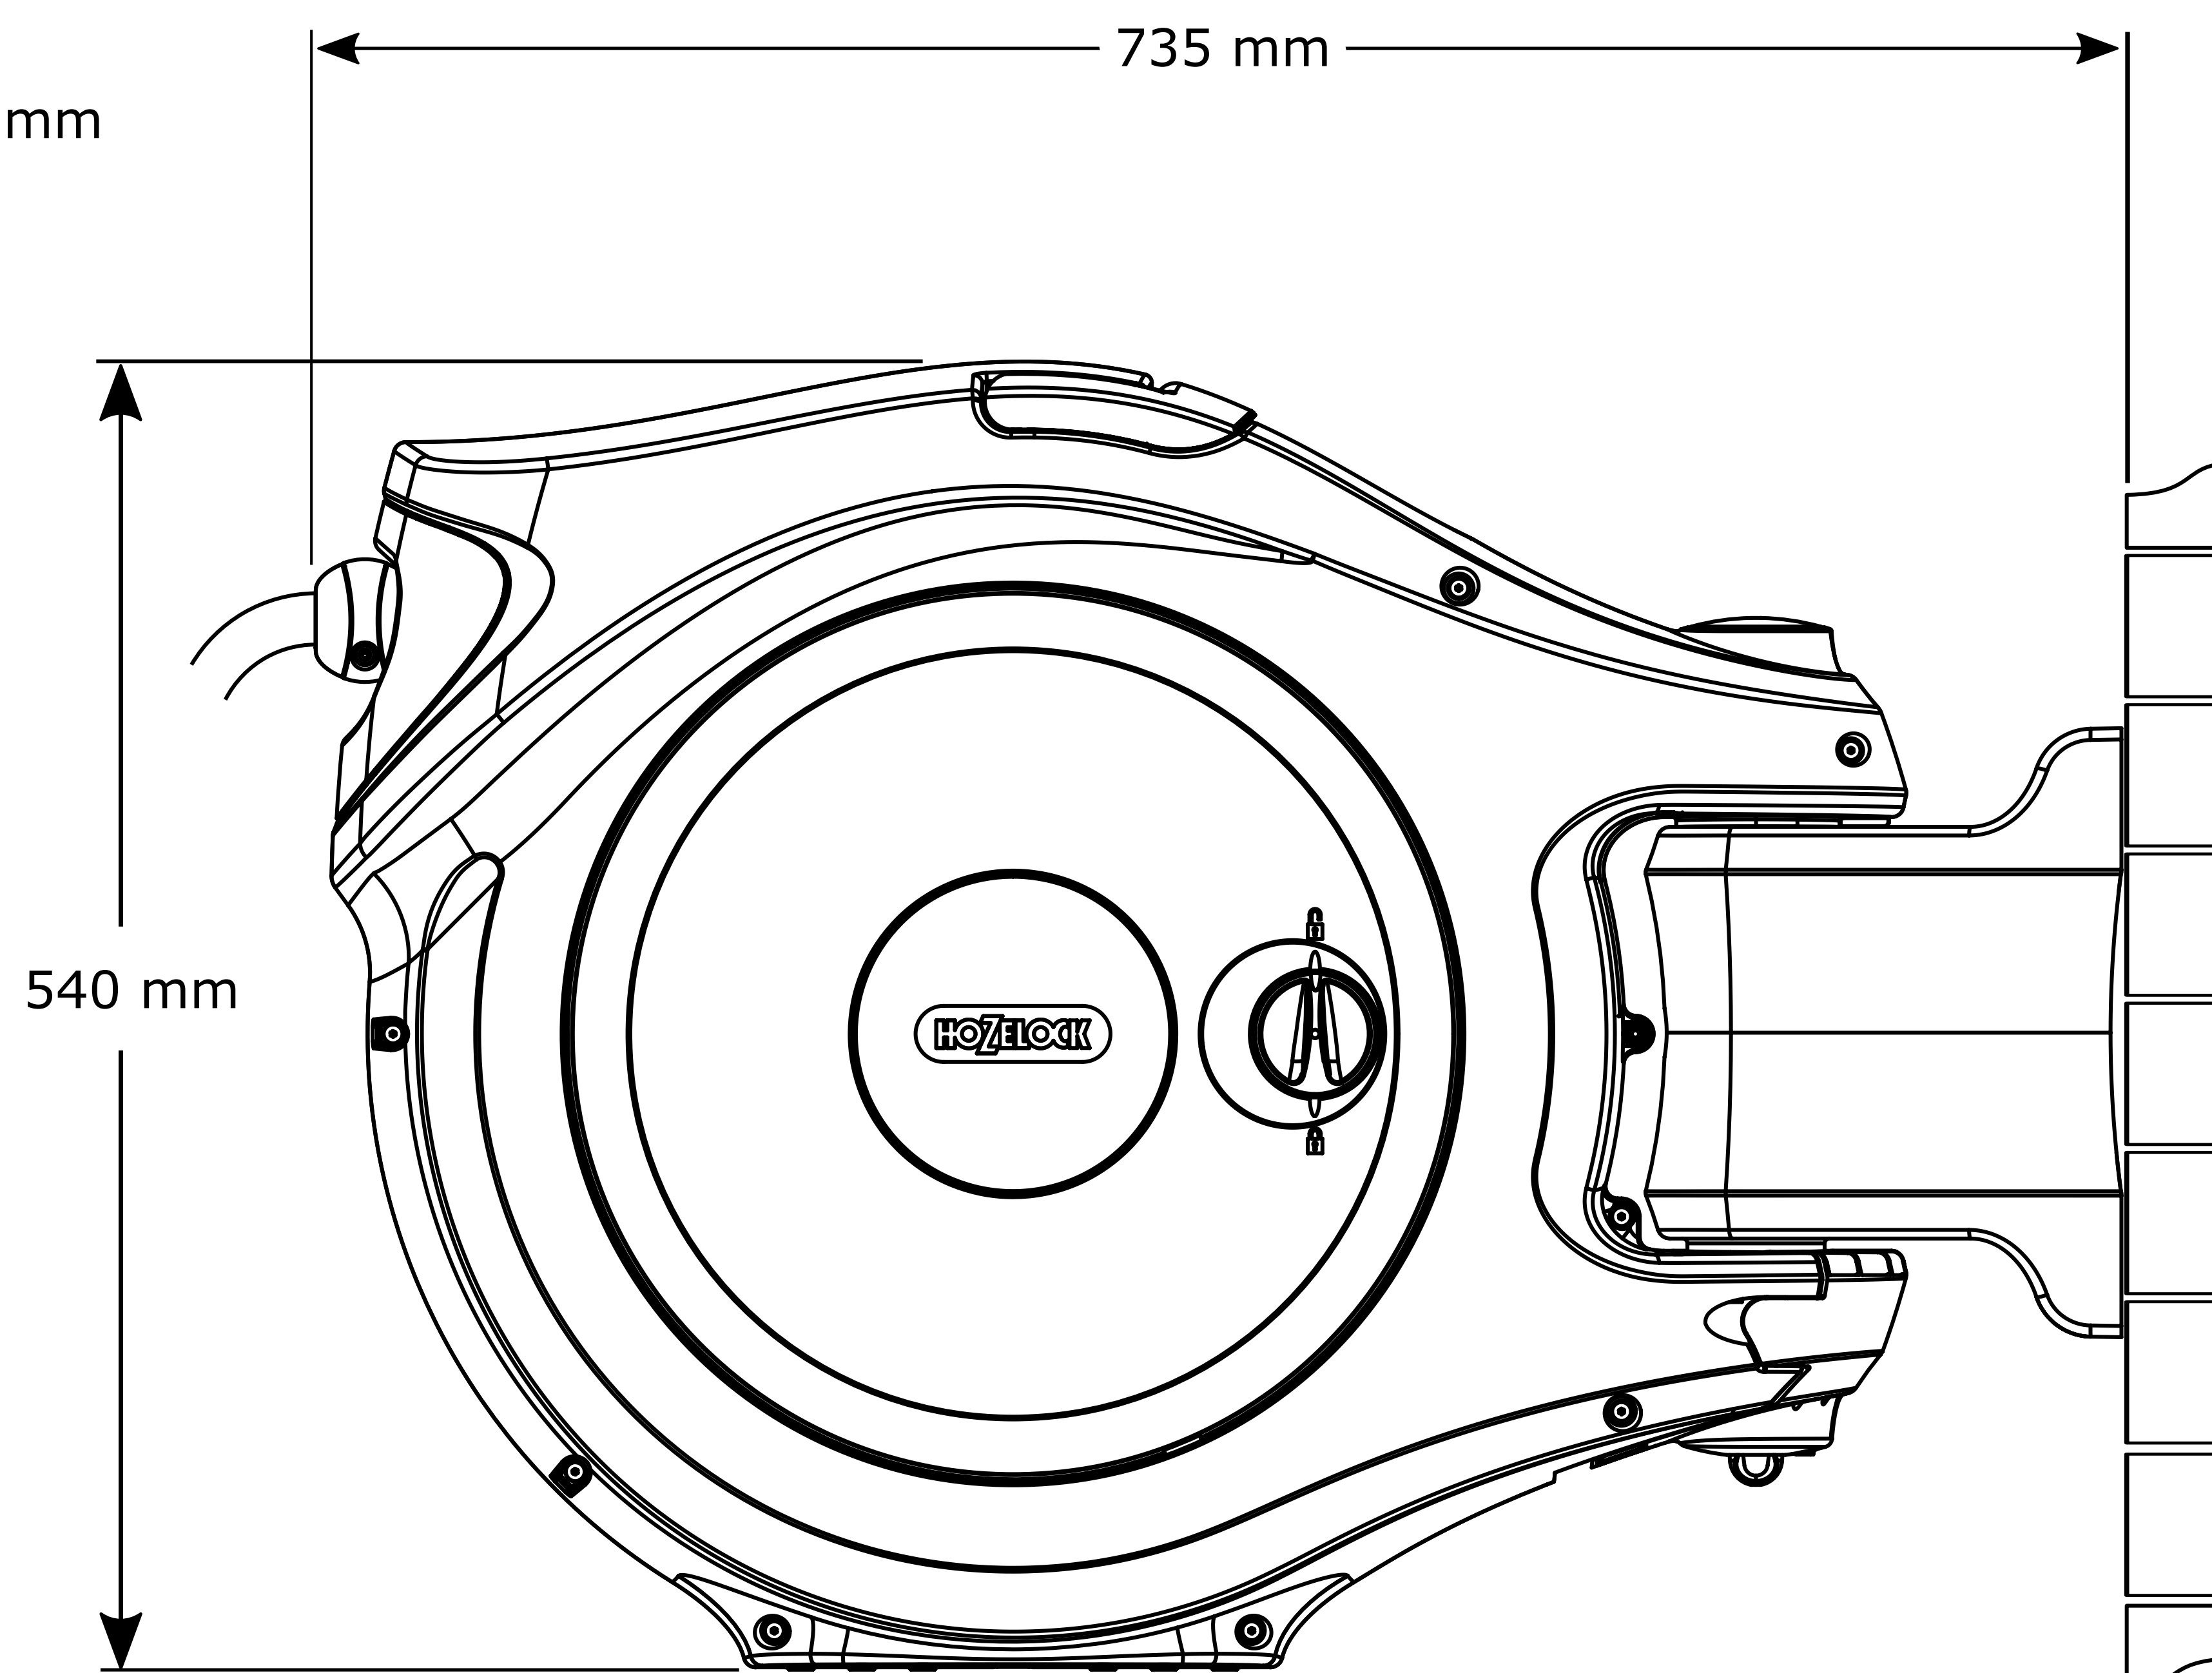

2595 0000 – Auto Reel with 40m hose
2597 0000 – Flowmax™ Auto Reel with 30m hose

(NOTE: Drawing not to scale – Sizes are for reference and should be used as a guide only)

NO.	PSI	01002	REVISION	1
ORGIN	GWALT	DATE	09/05/18