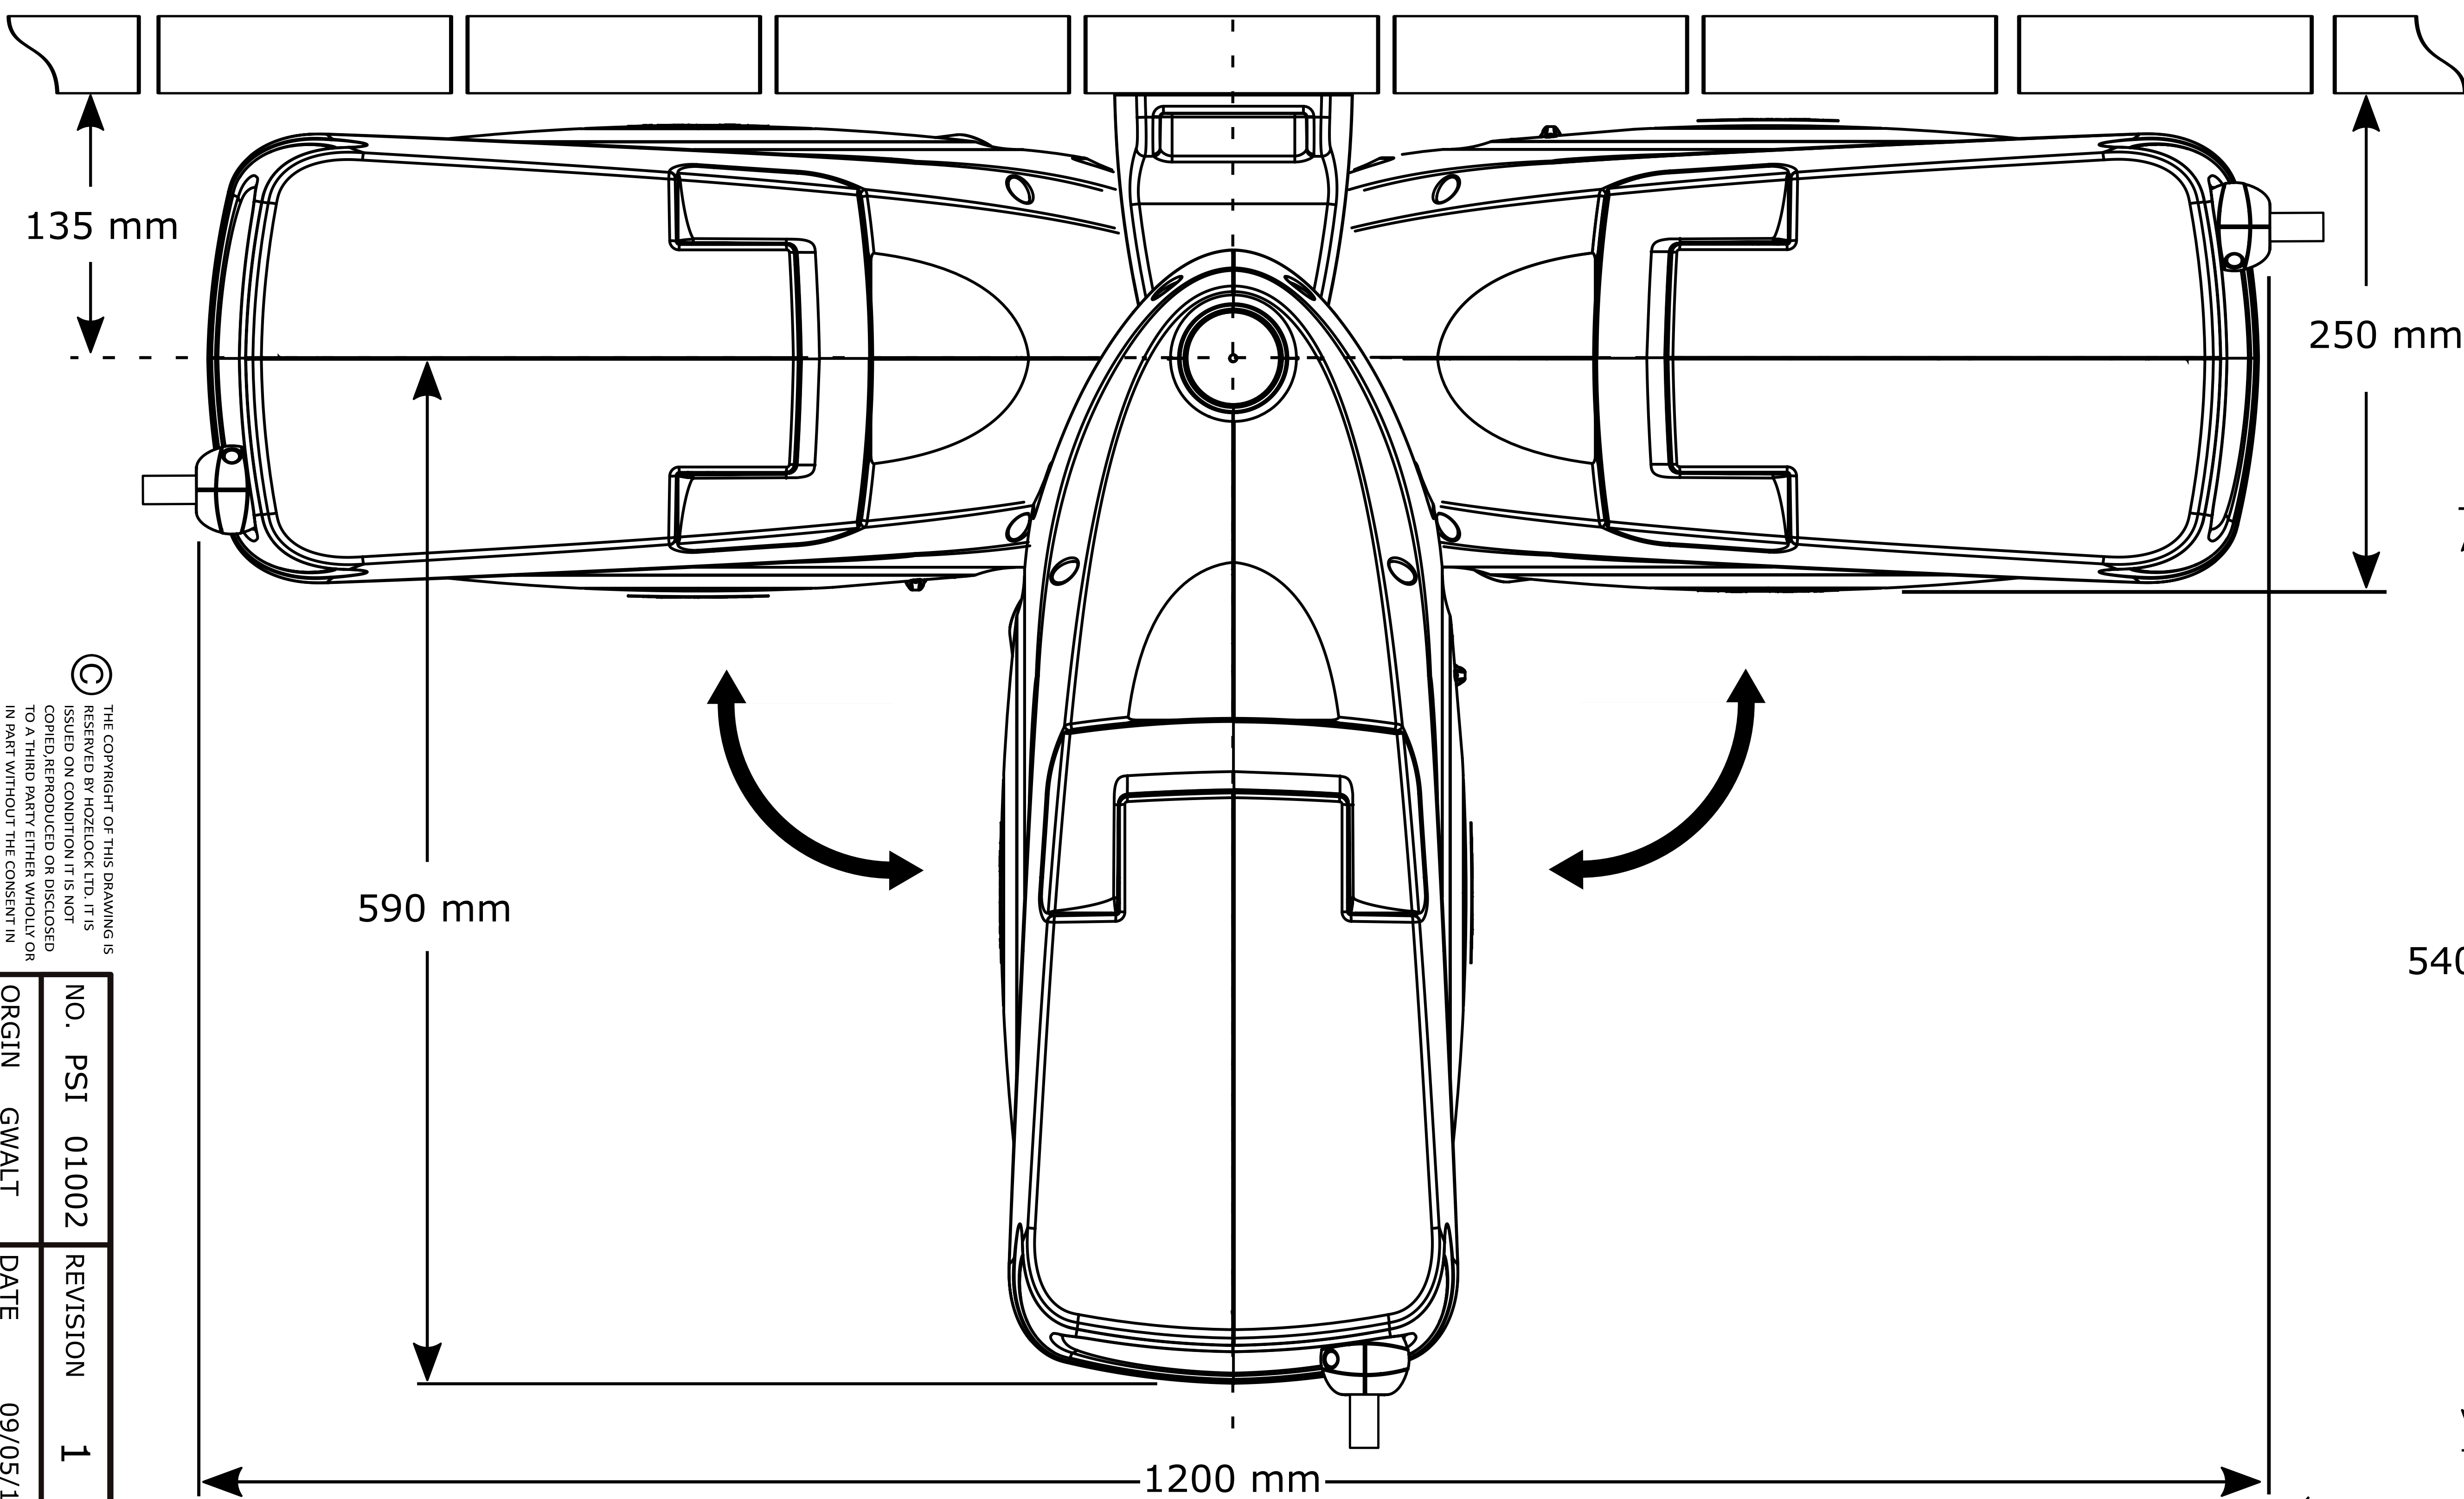

2595 0000 – Auto Reel with 40m hose
2597 0000 – Flowmax™ Auto Reel with 30m hose

(NOTE: Drawing not to scale – Sizes are for reference and should be used as a guide only)

NO.	PSI	01002	REVISION	1
ORGIN	GWALT	DATE	09/05/18