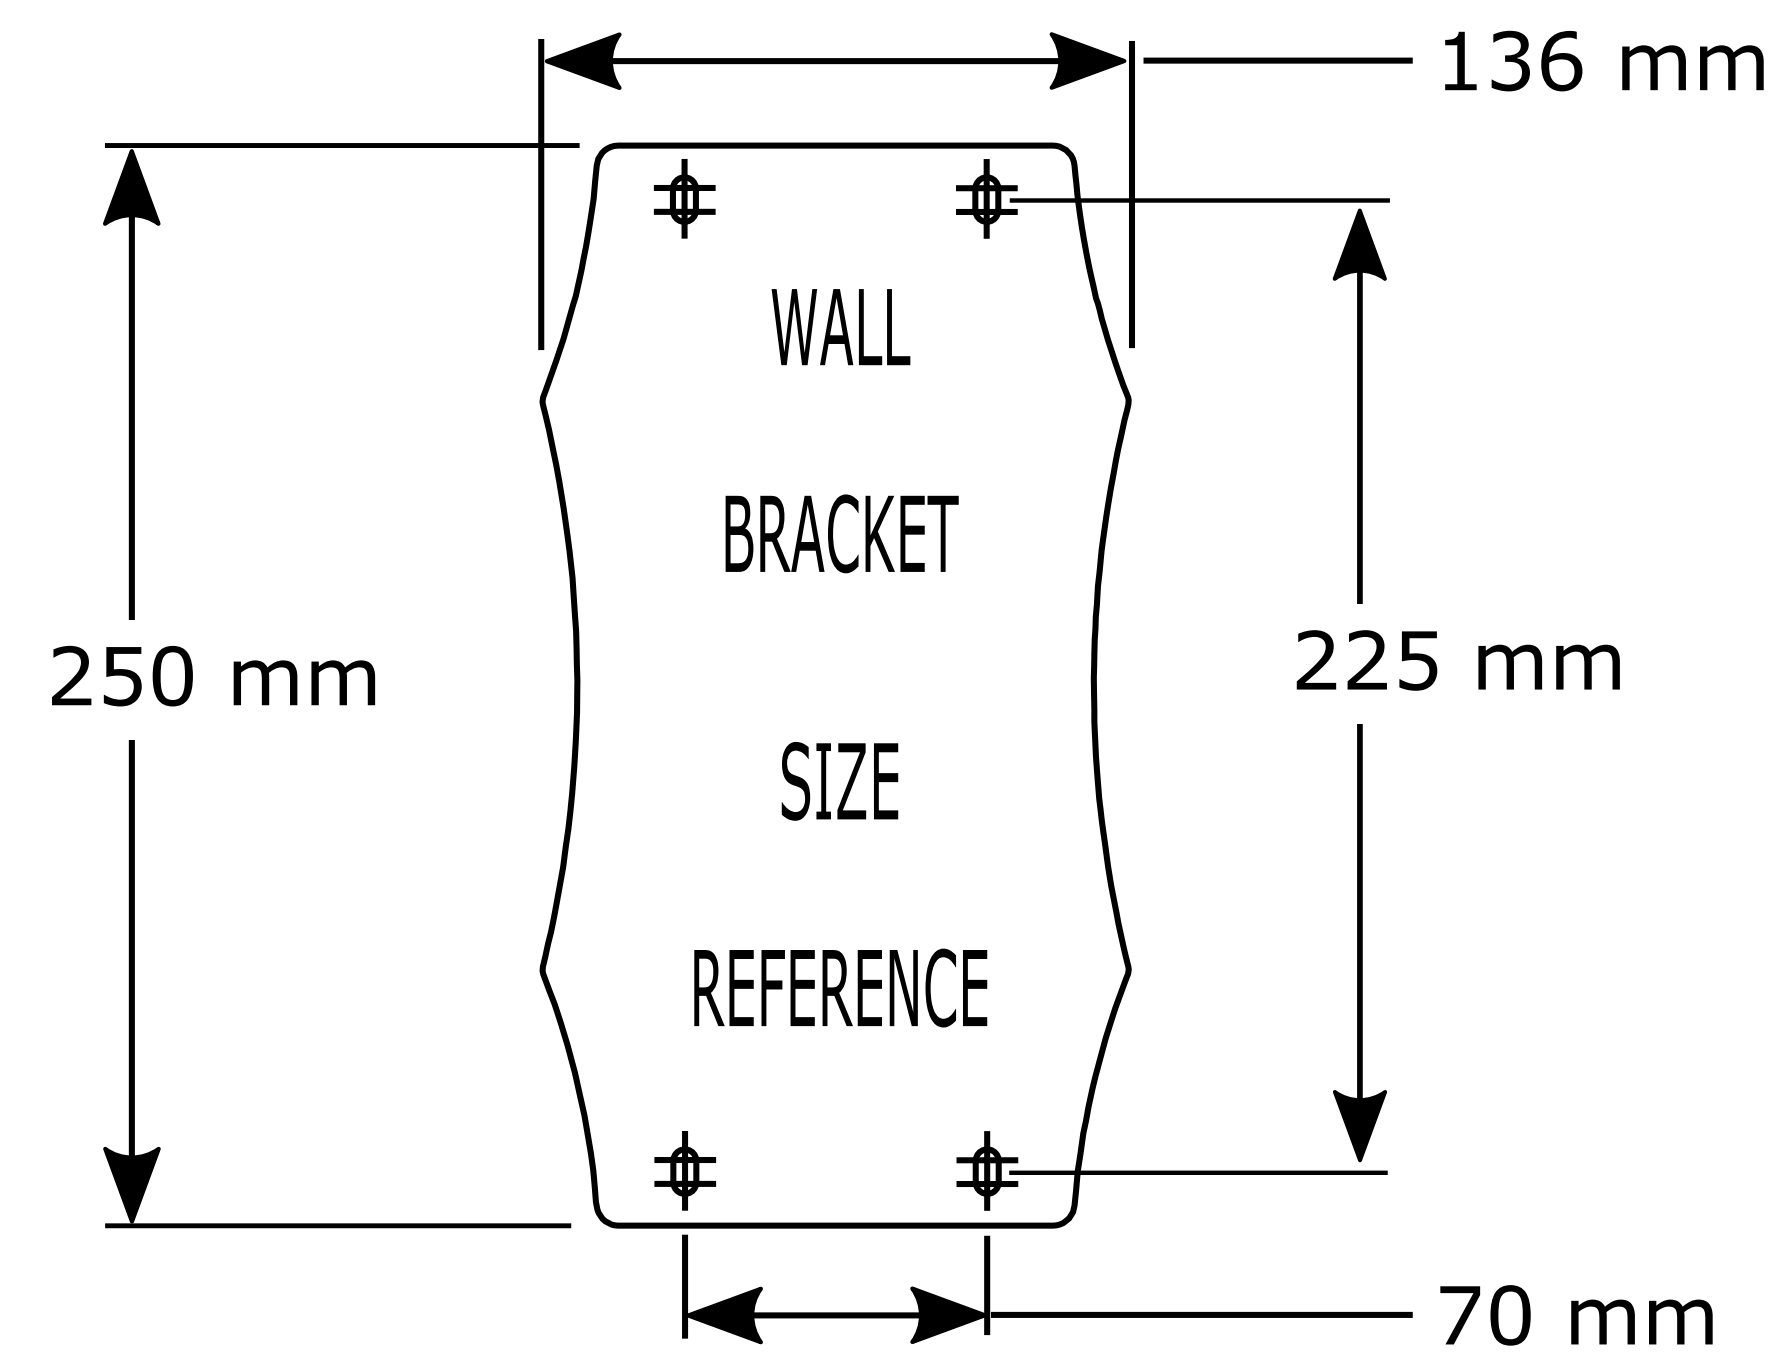

2595 0000 – Auto Reel with 40m hose
2597 0000 – Flowmax™ Auto Reel with 30m hose

(NOTE: Drawing not to scale – Sizes are for reference and should be used as a guide only)

NO.	PSI	01002	REVISION	1
ORGIN	GWALT	DATE	09/05/18