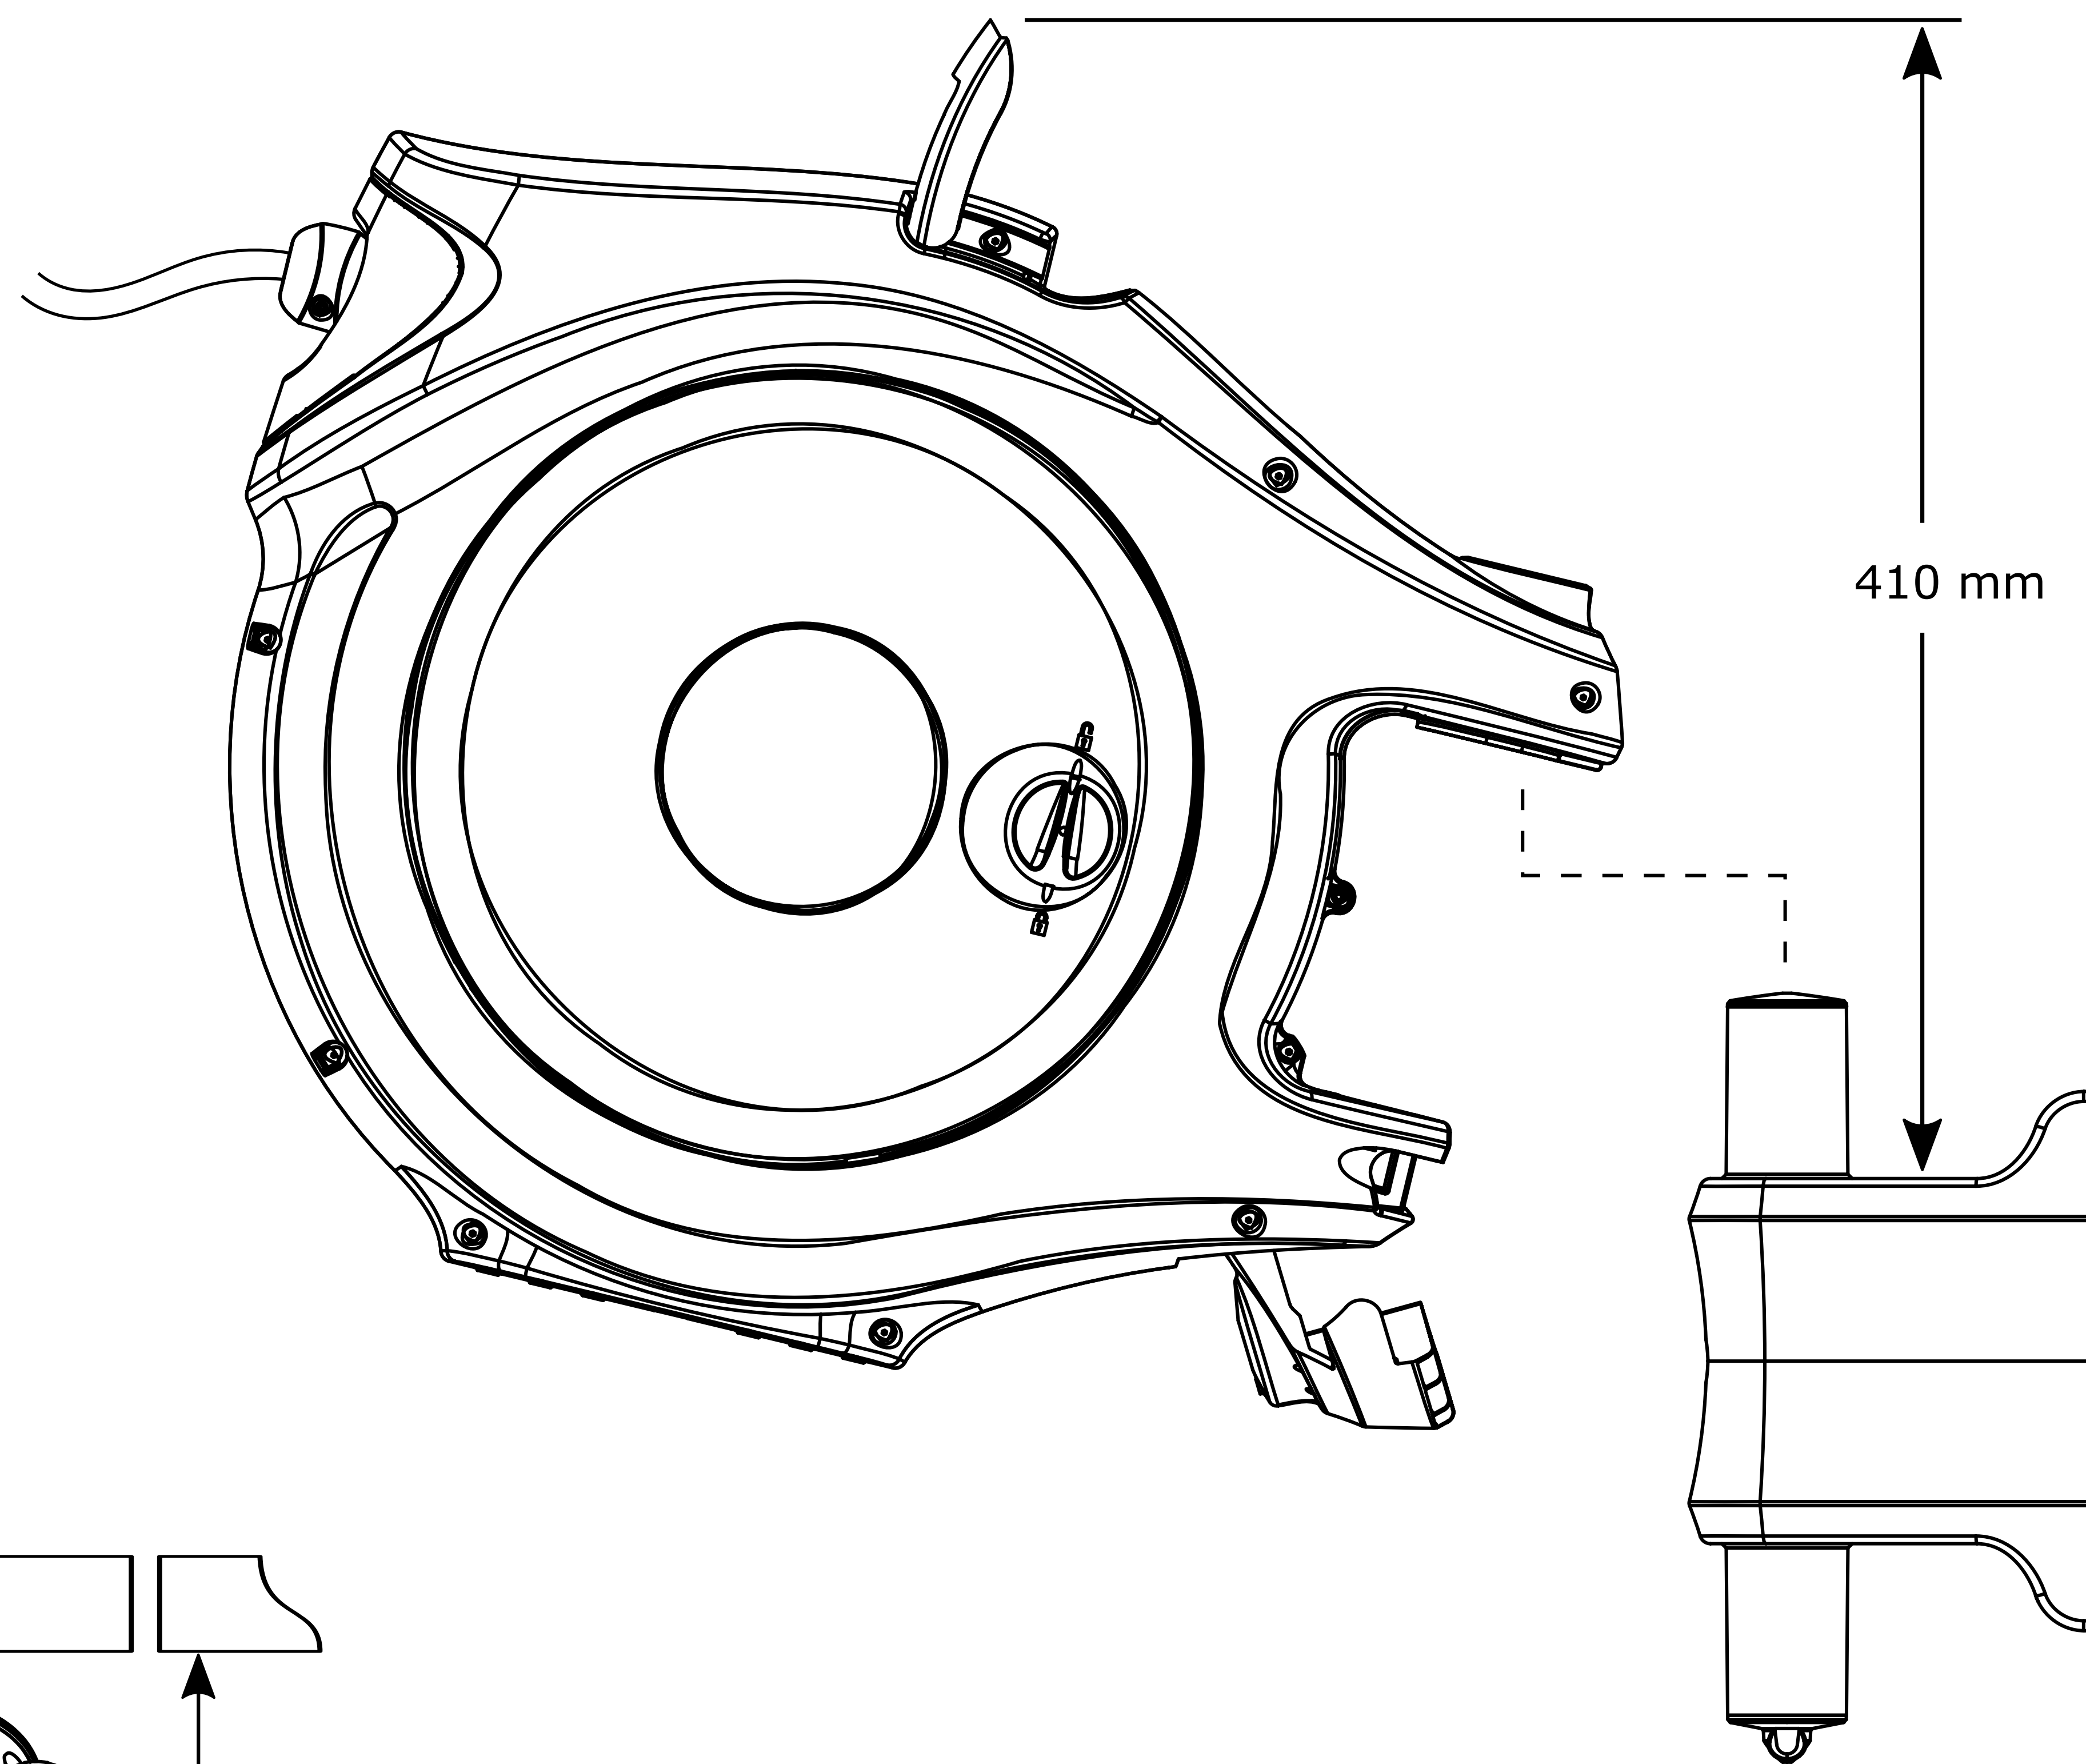

2595 0000 – Auto Reel with 40m hose
2597 0000 – Flowmax™ Auto Reel with 30m hose

(NOTE: Drawing not to scale – Sizes are for reference and should be used as a guide only)

NO.	PSI	01002	REVISION	1
ORGIN	GWALT	DATE	09/05/18