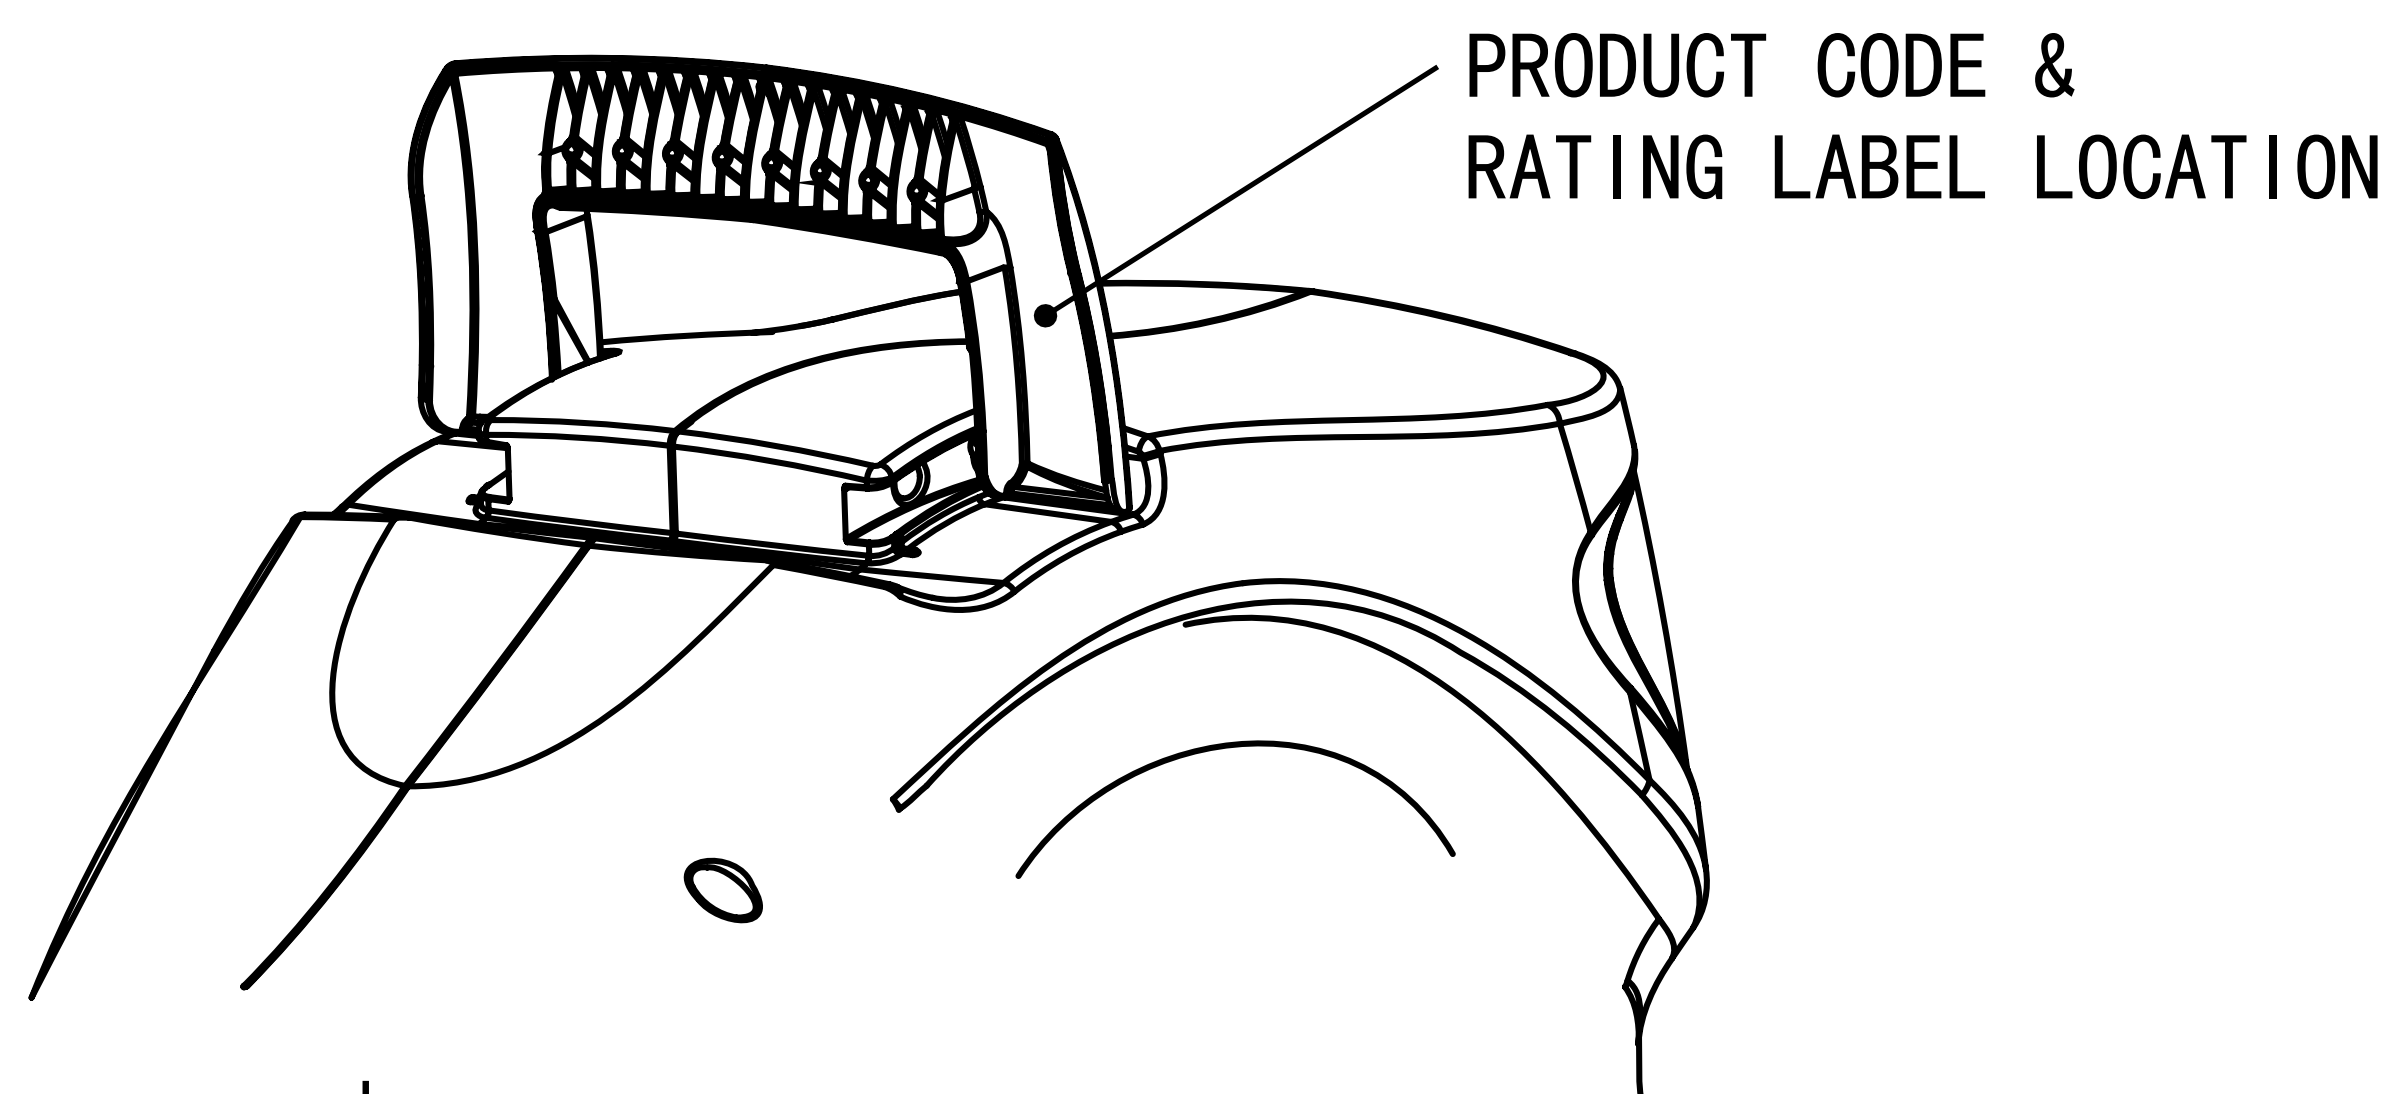

2595 0000 – Auto Reel with 40m hose
2597 0000 – Flowmax™ Auto Reel with 30m hose

(NOTE: Drawing not to scale – Sizes are for reference and should be used as a guide only)

NO.	PSI	01002	REVISION	1
ORGIN	GWALT	DATE	09/05/18