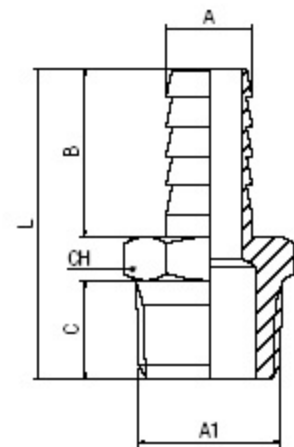

## PORTAGOMMA MASCHIO CONICO

MALE HOSE ADAPTER (TAPER)

EINSCHRAUBTÜLLE FÜR SCHLAUCH KONISCH

DOUILLE ANNELÉE, CONIQUE

ESPIGA MACHO CÓNICA

ESPIGÃO COM ROSCA CÔNICA

Code	A	A1	B	C	L	CH	Pack.
62340 00 44 BS 00	6	1/8	19.5	7.5	32	11	10
62340 00 44 BZ 00	7	1/8	19.5	7.5	32	11	10
62340 00 44 BX 00	7	1/4	19.5	11	35.5	14	10
62340 00 44 BJ 00	8	1/4	19.5	11	35.5	14	10
62340 00 44 CB 00	9	1/4	19.5	11	35.5	14	10
62340 00 44 CC 00	9	3/8	19.5	11.5	36	17	10
62340 00 44 CF 00	10	1/4	19.5	11	35.5	14	10
62340 00 44 CG 00	10	3/8	19.5	11.5	36	17	10
62340 00 44 CH 00	10	1/2	19.5	14	39	22	10
62340 00 44 CI 00	12	1/4	19.5	11	35.5	14	10
62340 00 44 CL 00	12	3/8	19.5	11.5	36	17	10
62340 00 44 CM 00	12	1/2	19.5	14	39	22	10
62340 00 44 CN 00	14	3/8	19.5	11.5	36	17	10
62340 00 44 DB 00	14	1/2	19.5	14	39	22	10
62340 00 44 CR 00	16	1/2	19.5	14	39	22	10
62340 00 44 CZ 00	18	1/2	19.5	14	39	22	10
62340 00 44 CX 00	18	3/4	19.5	16.5	43.5	27	10
62340 00 44 CJ 00	20	1/2	19.5	14	39	22	10
62340 00 44 DH 00	20	3/4	19.5	13.5	40	27	10