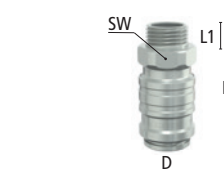

Quick Connect Couplings

Series WPN made of Brass nickel-plated

DN 9

- One-hand quick connect couplings made of brass MS 58 nickel-plated
- Easy to couple, wide pressure range, leakage-proof, durable, robust, safe and reliable
- Compact size and ergonomic sleeve outline for perfect usability
- High flow rates due to optimised passage
- Spray nozzle: water flow can be turned off, flow control from mist to full water jet
- Compatible with standard plug profiles
- Optional with straight-through or shut-off valves
- **Universal one-hand quick connect coupling for water pipes in industrial applications, trades, landscaping, gardening or private household**

Materials:

- Body, sleeve, valve body, valve, plug: Brass MS 58 nickel-plated
- Balls: Stainless steel 1.4034
- Springs: Spring steel 1.4310
- Seals: NBR/ HNBR
- Claw: Brass CW617N
- Spray nozzle: Aluminium/ Brass MS 58 nickel-plated

Max. Working Pressure	Temperature	DN	Thread	Operation	Type of valve	Media	5
PN 16 bar	up to +95°C	9	ISO 228	One-hand	single/ straight-through	Water	5

Couplings with hose barb

Hose connection	L	D	L1	Weight	Type No. w/o valve	Euro	Type No. w. valve	Euro
Hose i.D. 13	64	28	22.5	111	WPN 13 T	9.81	WPN 13 TAB	11.38
Hose i.D. 16	64	28	22.5	115	WPN 16 T	9.81	WPN 16 TAB	11.38
Hose i.D. 19	64	28	22.5	128	WPN 19 T	9.81	WPN 19 TAB	11.38
Hose i.D. 25	64	28	22.5	135	WPN 25 T	10.41	WPN 25 TAB	12.07

Couplings with female thread

Thread connection	L	SW	D	L1	Weight	Type No. w/o valve	Euro	Type No. w. valve	Euro
G 1/2 f	53	24	28	10	125	WPN 12 I	11.54	WPN 12 IAB	13.10
G 3/4 f	53	30	28	10	131	WPN 34 I	11.54	WPN 34 IAB	13.10

Couplings with male thread

Thread connection	L	SW	D	L1	Weight	Type No. w/o valve	Euro	Type No. w. valve	Euro
G 1/2 m	58	24	28	10	130	WPN 12 A	11.54	WPN 12 AAB	13.10
G 3/4 m	58	30	28	10	130	WPN 34 A	11.54	WPN 34 AAB	13.10

Couplings with hose squeeze nut