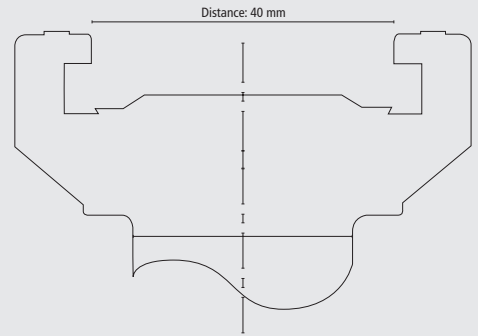

Overview of Fittings for Water Application

**Water
Profi**
by **LUDECKE**

**Water
Profi**
by **LUDECKE**

Series

NEW!
WPN
DN 9

Claw Couplings

Plug Profile
(original size)

Materials:

Body:	MS 58 nickel-plated	Brass CW617N
Sleeve:	MS 58 nickel-plated	-
Valve body:	MS 58 nickel-plated	-
Valve:	MS 58 nickel-plated	-
Springs:	Spring Steel 1.4310	-
Balls:	Stainless Steel 1.4034	-
Seals:	NBR/ HNBR	EPDM
Plug:	MS 58 nickel-plated	-
Max. Working Pressure:	PN 16 bar	PN 25 bar
Temperature:	up to +95°C	up to +95°C
Thread types:	ISO 228	ISO 228
Type of valve:	single/ straight-through	straight-through
Operation:	One-Hand	One-Hand
Miscellaneous:	-	-
Page:	368	376