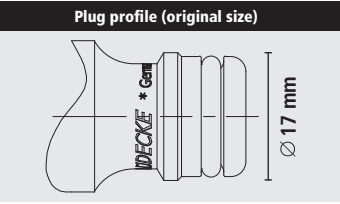

Quick Connect Couplings

Series WPN made of Brass nickel-plated

DN 9

- One-hand quick connect couplings made of brass MS 58 nickel-plated
- Easy to couple, wide pressure range, leakage-proof, durable, robust, safe and reliable
- Compact size and ergonomic sleeve outline for perfect usability
- High flow rates due to optimised passage
- Spray nozzle: water flow can be turned off, flow control from mist to full water jet
- Compatible with standard plug profiles
- Optional with straight-through or shut-off valves
- **Universal one-hand quick connect coupling for water pipes in industrial applications, trades, landscaping, gardening or private household**

Materials:

- Body, sleeve, valve body, valve, plug: Brass MS 58 nickel-plated
- Balls: Stainless steel 1.4034
- Springs: Spring steel 1.4310
- Seals: NBR/ HNBR
- Claw: Brass CW617N
- Spray nozzle: Aluminium/ Brass MS 58 nickel-plated

Max. Working Pressure	Temperature	DN	Thread	Operation	Type of valve	Media	5
PN 16 bar	up to +95°C	9	ISO 228	One-hand	single/ straight-through	Water	5

Couplings with hose barb

Hose connection	L	D	L1	Weight	Type No. w/o valve	Euro	Type No. w. valve	Euro
Hose i.D. 13	64	28	22.5	111	WPN 13 T	9.81	WPN 13 TAB	11.38
Hose i.D. 16	64	28	22.5	115	WPN 16 T	9.81	WPN 16 TAB	11.38
Hose i.D. 19	64	28	22.5	128	WPN 19 T	9.81	WPN 19 TAB	11.38
Hose i.D. 25	64	28	22.5	135	WPN 25 T	10.41	WPN 25 TAB	12.07

Couplings with female thread

Thread connection	L	SW	D	L1	Weight	Type No. w/o valve	Euro	Type No. w. valve	Euro
G 1/2 f	53	24	28	10	125	WPN 12 I	11.54	WPN 12 IAB	13.10
G 3/4 f	53	30	28	10	131	WPN 34 I	11.54	WPN 34 IAB	13.10

Couplings with male thread

Thread connection	L	SW	D	L1	Weight	Type No. w/o valve	Euro	Type No. w. valve	Euro
G 1/2 m	58	24	28	10	130	WPN 12 A	11.54	WPN 12 AAB	13.10
G 3/4 m	58	30	28	10	130	WPN 34 A	11.54	WPN 34 AAB	13.10

Couplings with hose squeeze nut

Hose connection	L	D	L1	Weight	Type No. w/o valve	Euro	Type No. w. valve	Euro
Hose 13x3	58	28	18	140	WPN 13 TQ	15.30	WPN 13 TQAB	17.40
Hose 19x4	58	28	18	174	WPN 19 TQ	16.20	WPN 19 TQAB	18.30

Screwing hose stems (for combination with WaterProfi couplings with female thread)

Thread connection	Hose connect.	L	L1	L2	Passage	Weight	Type No.	Euro
G 3/4 m	Hose i.D. 13	31	22.5	9	10	30	WPN 13 GT	4.21
G 3/4 m	Hose i.D. 16	31	22.5	9	13	31	WPN 16 GT	4.21
G 3/4 m	Hose i.D. 19	31	22.5	9	15	40	WPN 19 GT	4.21
G 3/4 m	Hose i.D. 25	31	22.5	9	19	48	WPN 25 GT	4.56

System Adapter Claw Coupling - Quick Connect Coupling

Connection	L	B	Weight	Type No.	Euro
WaterProfi Claw Coupling - Coupling WPN DN 9	73	54.2	254	WPNK-WPA	16.71
WaterProfi Claw Coupling - Plug WPN DN 9	59.5	54.2	160	WPNS-WPA	7.71