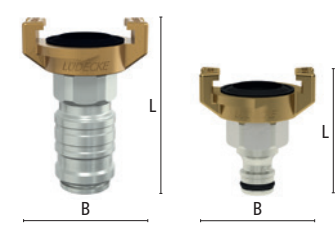

Quick Connect Couplings

Series WPN made of Brass nickel-plated

DN 9

- One-hand quick connect couplings made of brass MS 58 nickel-plated
- Easy to couple, wide pressure range, leakage-proof, durable, robust, safe and reliable
- Compact size and ergonomic sleeve outline for perfect usability
- High flow rates due to optimised passage
- Spray nozzle: water flow can be turned off, flow control from mist to full water jet
- Compatible with standard plug profiles
- Optional with straight-through or shut-off valves
- **Universal one-hand quick connect coupling for water pipes in industrial applications, trades, landscaping, gardening or private household**

Materials:

- Body, sleeve, valve body, valve, plug: Brass MS 58 nickel-plated
- Balls: Stainless steel 1.4034
- Springs: Spring steel 1.4310
- Seals: NBR/ HNBR
- Claw: Brass CW617N
- Spray nozzle: Aluminium/ Brass MS 58 nickel-plated

Max. Working Pressure	Temperature	DN	Thread	Operation	Type of valve	Media	5
PN 16 bar	up to +95°C	9	ISO 228	One-hand	single/ straight-through	Water	5

Couplings with hose barb

Hose connection	L	D	L1	Weight	Type No. w/o valve	Euro	Type No. w. valve	Euro
Hose i.D. 13	64	28	22.5	111	WPN 13 T	9.81	WPN 13 TAB	11.38
Hose i.D. 16	64	28	22.5	115	WPN 16 T	9.81	WPN 16 TAB	11.38
Hose i.D. 19	64	28	22.5	128	WPN 19 T	9.81	WPN 19 TAB	11.38
Hose i.D. 25	64	28	22.5	135	WPN 25 T	10.41	WPN 25 TAB	12.07

Couplings with female thread

Thread connection	L	SW	D	L1	Weight	Type No. w/o valve	Euro	Type No. w. valve	Euro
G 1/2 f	53	24	28	10	125	WPN 12 I	11.54	WPN 12 IAB	13.10
G 3/4 f	53	30	28	10	131	WPN 34 I	11.54	WPN 34 IAB	13.10

Couplings with male thread

Thread connection	L	SW	D	L1	Weight	Type No. w/o valve	Euro	Type No. w. valve	Euro
G 1/2 m	58	24	28	10	130	WPN 12 A	11.54	WPN 12 AAB	13.10
G 3/4 m	58	30	28	10	130	WPN 34 A	11.54	WPN 34 AAB	13.10

Couplings with hose squeeze nut