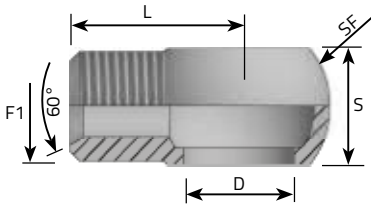

BANJO BSPP – MALE BSPP

OCCHIO GAS CILINDRICO - MASCHIO GAS CILINDRICO SV 60°
BANJO BSPP – MALE BSPP
 RINGNIPPEL ZÖLLIG / AG- ZÖLLIG
 ESFERICO BSPP – MACHO BSPP

F1 Zylinder-Gasgewinde, Gas cilindrico, BSPP, Gaz cylindrique,
 Gas cilindrica

Code	Thread	Dimensions				Pressure	
		D	S	L	SF	Bar	Psi
	F1	mm	mm	mm	mm		
AOFG0202	1/8"	1/8"	10	24	17		
AOFG0404	1/4"	1/4"	14	24	24		
AOFG0604	1/4"	3/8"	17	29	28		
AOFG0606	3/8"	3/8"	17	29	28		
AOFG0608	1/2"	3/8"	22	35	32		
AOFG0804	1/4"	1/2"	22	29	35		
AOFG0806	3/8"	1/2"	22	32	35		
AOFG0808	1/2"	1/2"	22	32	35		
AOFG1208	1/2"	3/4"	30	41	46		
AOFG1212	3/4"	3/4"	30	38	46		
AOFG1612	3/4"	1"	38	42	58		
AOFG1616	1"	1"	38	44	58		